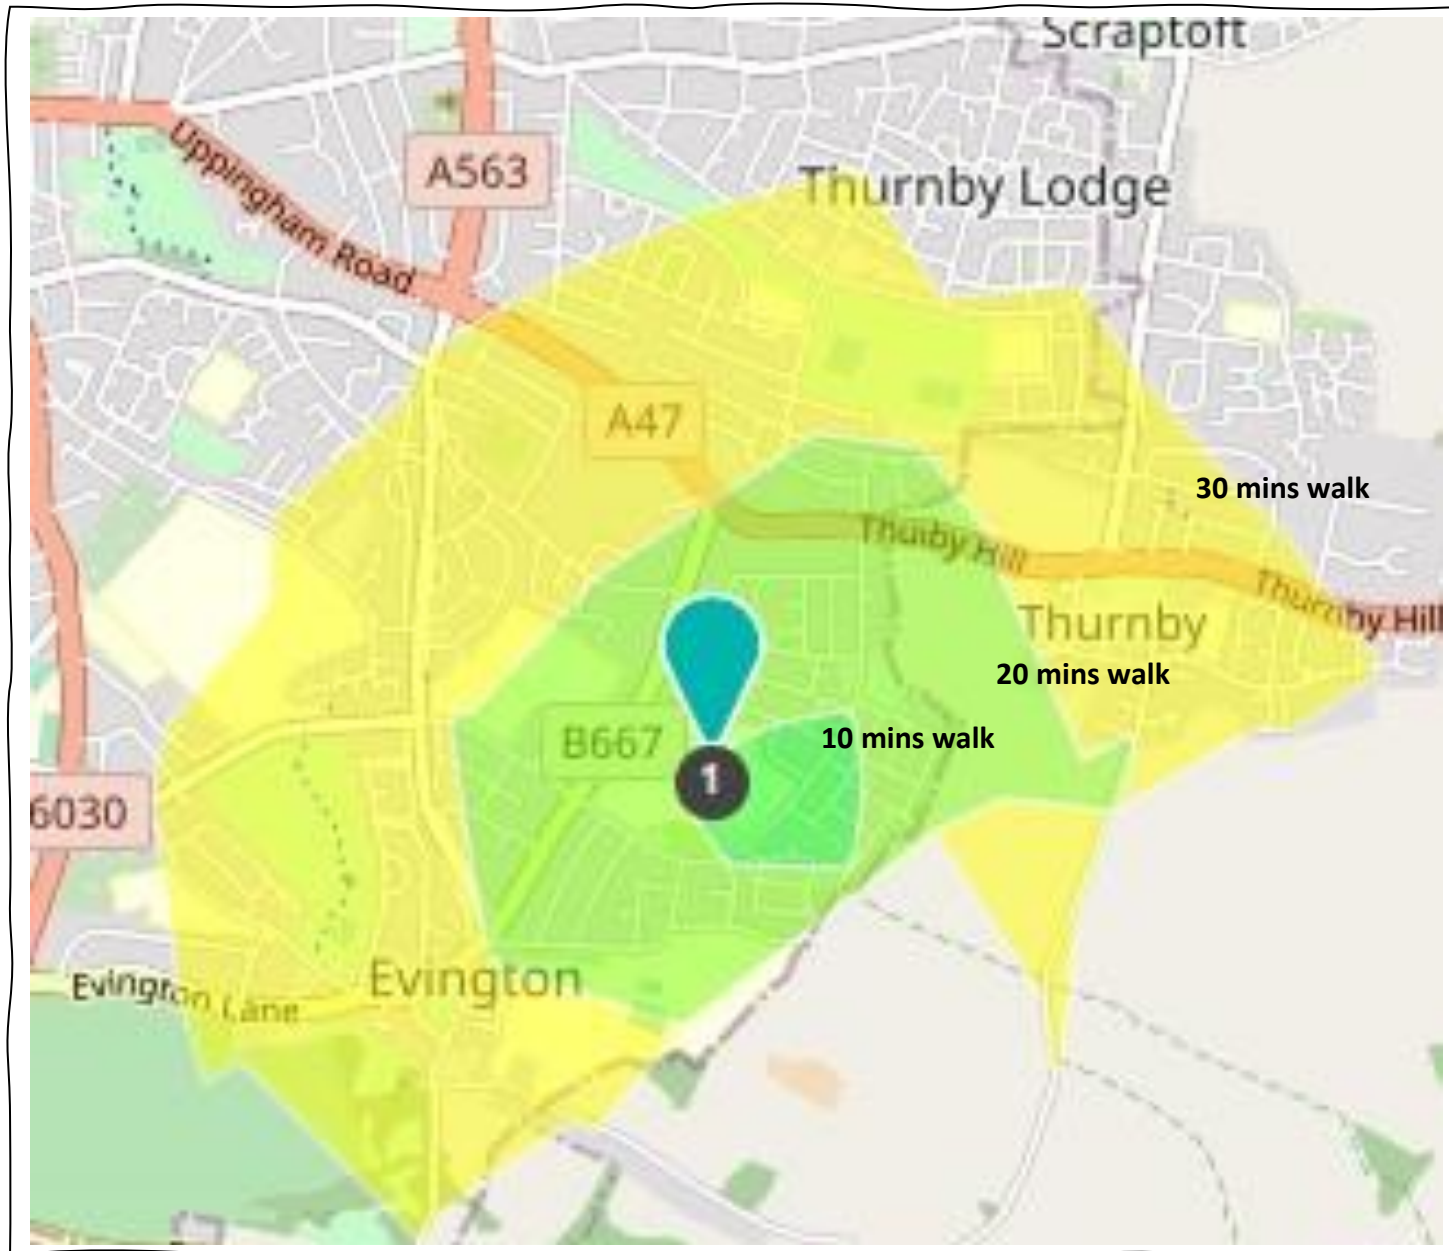

# Walk to... City of Leicester College

## KEY

 City of Leicester College

The rings give an approximate guide to how long it would take to walk to school.

Refer to the map on the next page for approximate cycle times.

You can plan your specific journey at [www.choosehowyoumove.co.uk](http://www.choosehowyoumove.co.uk)

Walking and cycling are free and easy ways to stay fit and healthy and reduce traffic at the school gates.

If you have to travel to school by car, please try and find a safe and suitable location to get dropped off at least a 5-10-minute walk away from school.

## KEY

 City of Leicester College

The rings give an approximate guide to how long it would take to cycle to school.

Refer to the map on the previous page for approximate walk times.

You can plan your specific journey using the route planner on [www.choosehowyoumove.co.uk](http://www.choosehowyoumove.co.uk)