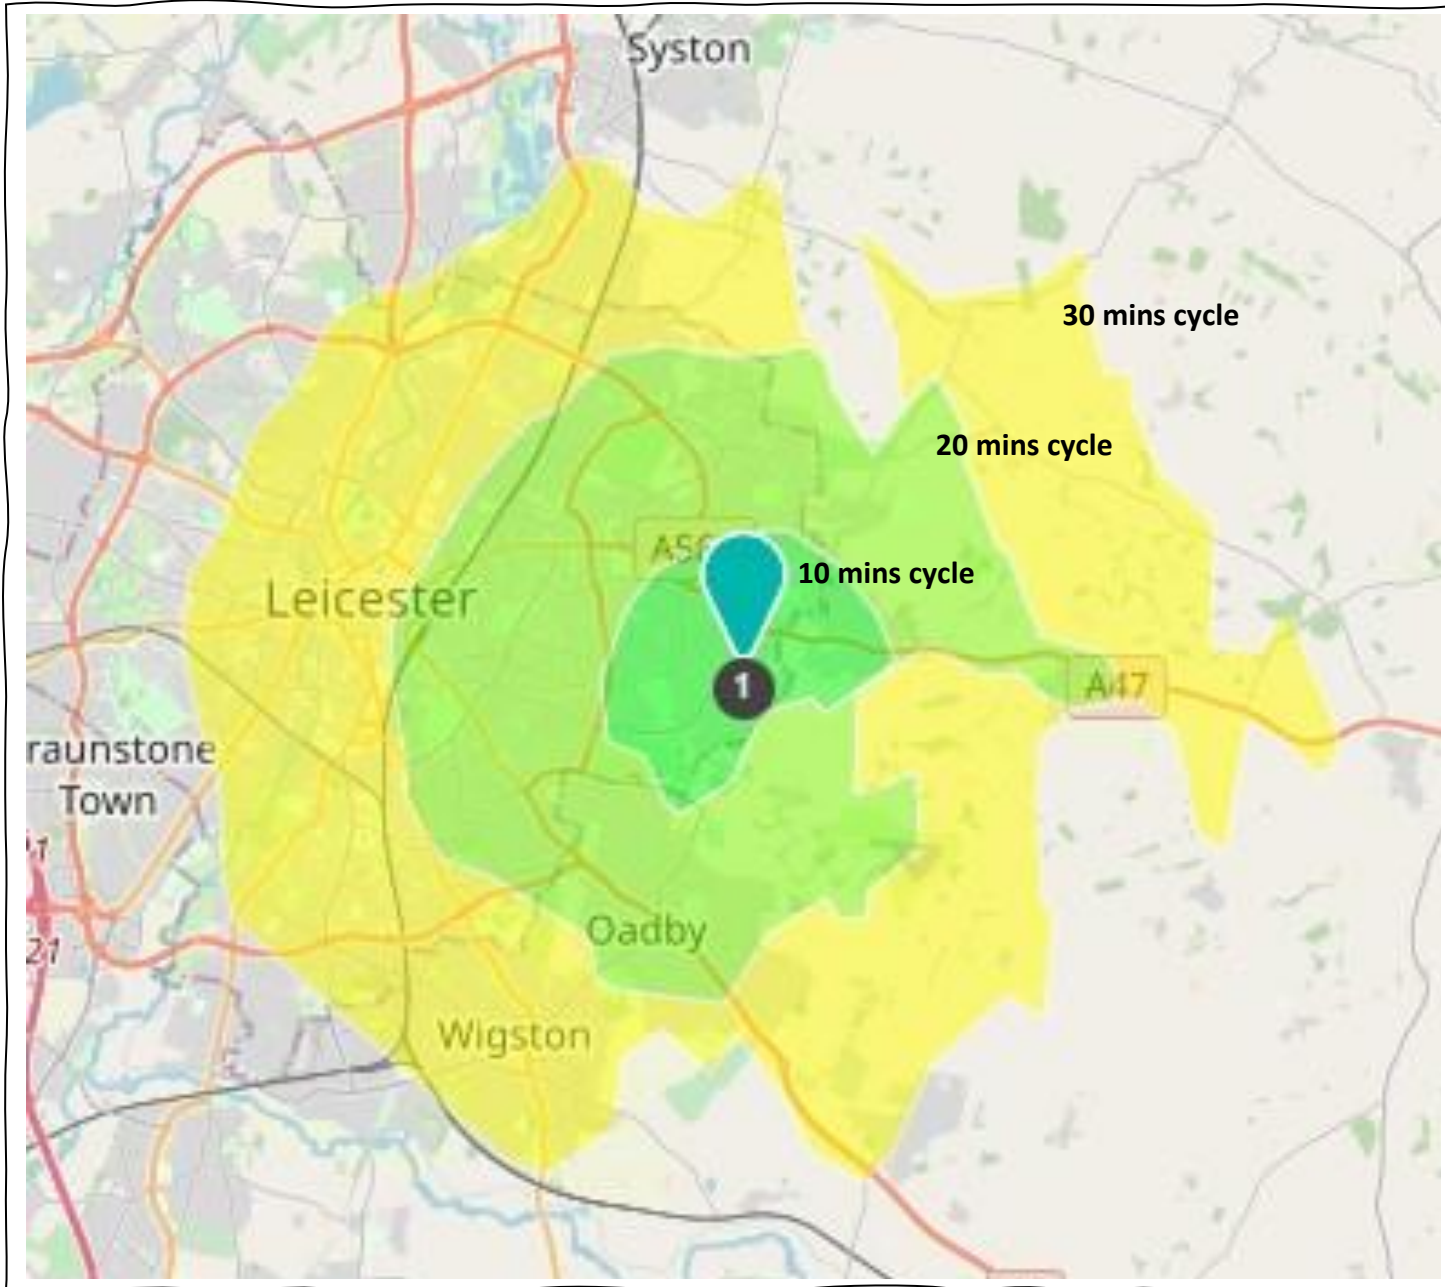

## KEY

 City of Leicester College

The rings give an approximate guide to how long it would take to walk to school.

Refer to the map on the next page for approximate cycle times.

You can plan your specific journey at [www.choosehowyoumove.co.uk](http://www.choosehowyoumove.co.uk)

Walking and cycling are free and easy ways to stay fit and healthy and reduce traffic at the school gates.

If you have to travel to school by car, please try and find a safe and suitable location to get dropped off at least a 5-10-minute walk away from school.

## KEY

 City of Leicester College

The rings give an approximate guide to how long it would take to cycle to school.

Refer to the map on the previous page for approximate walk times.

You can plan your specific journey using the route planner on [www.choosehowyoumove.co.uk](http://www.choosehowyoumove.co.uk)